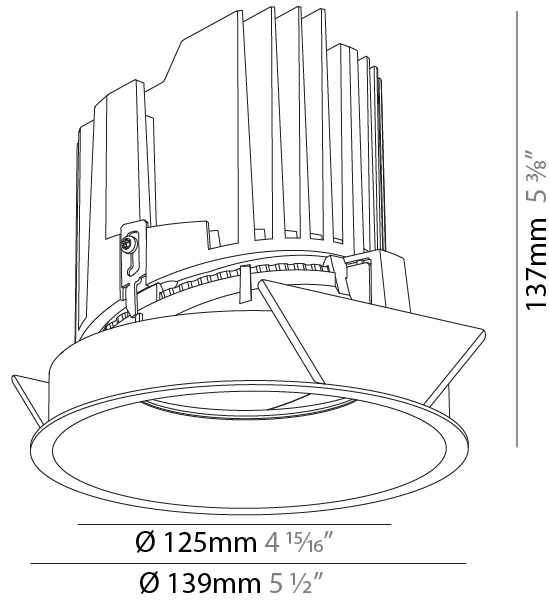

PHYSICAL

Shape: Round
Diameter (mm): 139
Diameter (in): 5 1/2
Height (mm): 137
Height (in): 5 3/8
Ceiling Thickness (mm): 10 / 12.5 / 15
Ceiling Thickness (in): 3/8 or 1/2 or 9/16
Min. Recessing Depth (mm): 150
Min. Recessing Depth (in): 5 7/8
Light Distribution: Adjustable / Downlight
Weight (kg): 0.856
Weight (lbs): 1.89
Fixture Finish: SSR / BKV / CWI / CRY / HAB / UFT / ITA / RUA / FTG / MYG / LOD / PUS / FRO / FUP / KIA / POP / BLS / SPG / MEY / GOH / GUM / CHC / COM / ABZ / JAG / OBR / MOS / ROR
Fixture Material: Aluminum Die Cast
Cut-out Measurements: 130mm / 5 1/8"

ELECTRICAL

Lamp Type: LED (Zhaga Standard)
Input Wattage (W): 28.6
Total Output Wattage (W): 26
Dimming: Tri-Mode (Non-Dimming and Phase Dimming (120Vac only) and 0-10V Dimming)
Driver Included: No
Driver Location: Recessed Housing
Driver Type: Constant Current - Universal
Driver Class: Class 2
Housing: See components
Input Voltage (V): 120 - 277
Constant Current (MA): 700

LED

Number of LEDs: 1
Color Temperature (°K): 2700 / 3000 / 3500 / 4000
Max. Delivered Lumen (lm): 1890 / 1930 / 2028 / 2070
Nominal Lumen (lm): 3210 / 3290 / 3459 / 3530
CRI: >90 CRI
Efficiency (%): 0.631
Lamp Life (hrs): 50000

OPTICAL

Reflector: 20 / 25 / 40
Adjustability: Rotational 355°; Tilt 10°

RATINGS AND CERTIFICATIONS

Certified By: Certified for North American Standards
IP rating: IP54