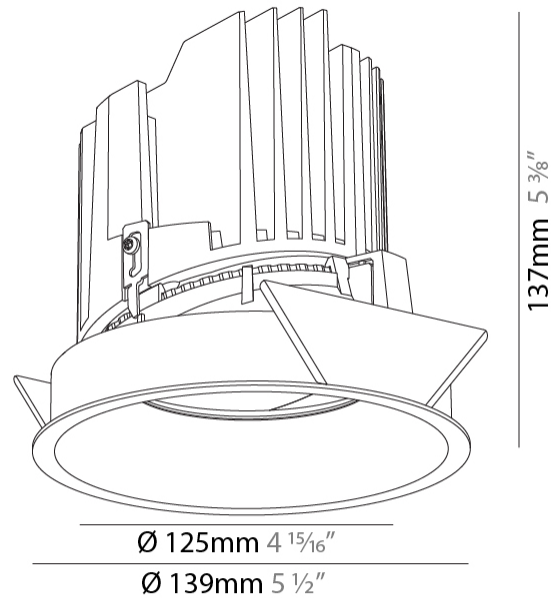

GENERAL

Series: Bioniq
Subseries: Bioniq Round Semi Adjustable
Brand: Prolicht
Division: Architectural
Mounting Type: Recessed
Mounting Location: Ceiling
Subcategory: Downlight

PHYSICAL

Shape: Round
Diameter (mm): 139
Diameter (in): 5 1/2
Height (mm): 137
Height (in): 5 3/8
Ceiling Thickness (mm): 10 / 12.5 / 15
Ceiling Thickness (in): 3/8 or 1/2 or 9/16
Min. Recessing Depth (mm): 150
Min. Recessing Depth (in): 5 7/8
Light Distribution: Adjustable / Downlight
Weight (kg): 0.856
Weight (lbs): 1.89
Fixture Finish: SSR / BKV / CWI / CRY / HAB / UFT / ITA / RUA / FTG / MYG / LOD / PUS / FRO / FUP / KIA / POP / BLS / SPG / MEY / GOH / GUM / CHC / COM / ABZ / JAG / OBR / MOS / ROR
Fixture Material: Aluminum Die Cast
Cut-out Measurements: 130mm / 5 1/8"

LED

Number of LEDs: 1
Color Temperature (°K): 2700 / 3000 / 3500 / 4000
Max. Delivered Lumen (lm): 2030 / 2080 / 2185 / 2230
Nominal Lumen (lm): 3210 / 3290 / 3459 / 3530
CRI: >90 CRI
Efficiency (%): 0.631
Lamp Life (hrs): 50000

OPTICAL

Reflector: 20 / 40 / 60
Adjustability: Rotational 355°; Tilt 10°

RATINGS AND CERTIFICATIONS

Certified By: Certified for North American Standards
IP rating: IP20

BIONIQ ROUND SEMI ADJUSTABLE RECESSED